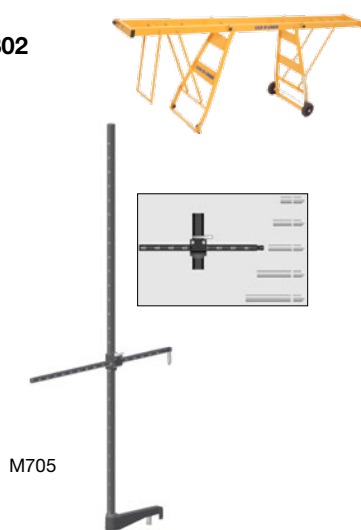

* = Recommended Quantity

Select 2	Measuring Bridge	Art. No	* Qty	Order	
M74		M74 Car-O-Tronic Measuring bridge, 4 m	39634	1	
		M75 Car-O-Tronic Measuring bridge, 5 m	39635	1	
		M75 Car-O-Tronic Measuring bridge, 6,1 m	39636	1	

Accessories	Car-O-Tronic	Art. No	* Qty	Order	
M802		M802 Car-O-Tronic Support stand	32651	1	
		M705 High Measuring Point Adapter	31296	1	

Car-O-Data products	Denomination	Art. No	* Qty	Order
	Car-O-Data Complete* 1 year subscription, CD	31332	1	
	Car-O-Data Complete* 1 year subscription, DVD	39525	1	
	Car-O-Data Complete* 1 year subscription, Internet	39527	1	
	Car-O-Data Complete* 3 year subscription, CD	39524	1	
	Car-O-Data Complete* 3 year subscription, DVD	39526	1	
	Car-O-Data Complete* 3 year subscription, Internet	39528	1	
	Car-O-Data Make 1 year subscription, CD	39529	1	
	Car-O-Data Make 1 year subscription, DVD	39530	1	
	Car-O-Data Make 1 year subscription, Internet	39531	1	
	Car-O-Data Make 3 year subscription, CD	40068	1	
	Car-O-Data Make 3 year subscription, DVD	40069	1	
	Car-O-Data Make 3 year subscription, Internet	40070	1	
	Car-O-Data Single vehicle 1 year subscription	39532	1